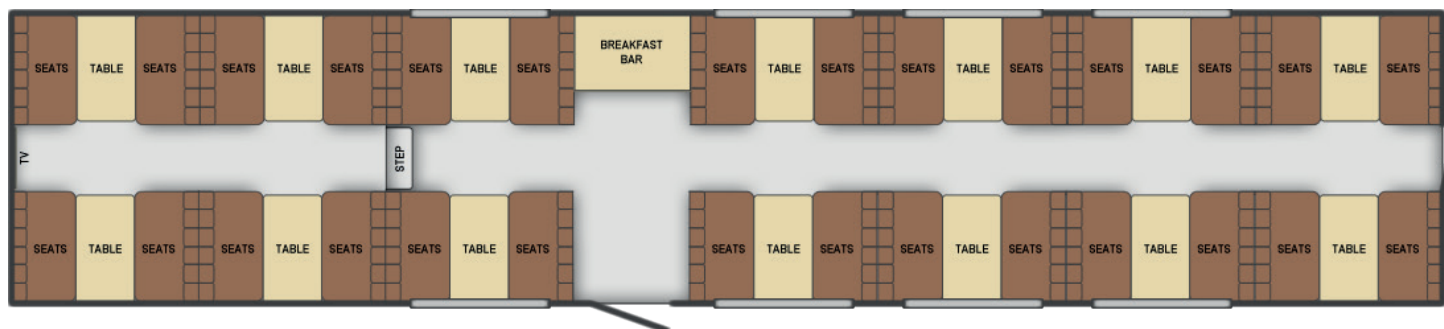

Facility Vehicles for the Film & TV Industry

01932 828 888

**MOVIE
MAKERS**
www.mmuk.tv